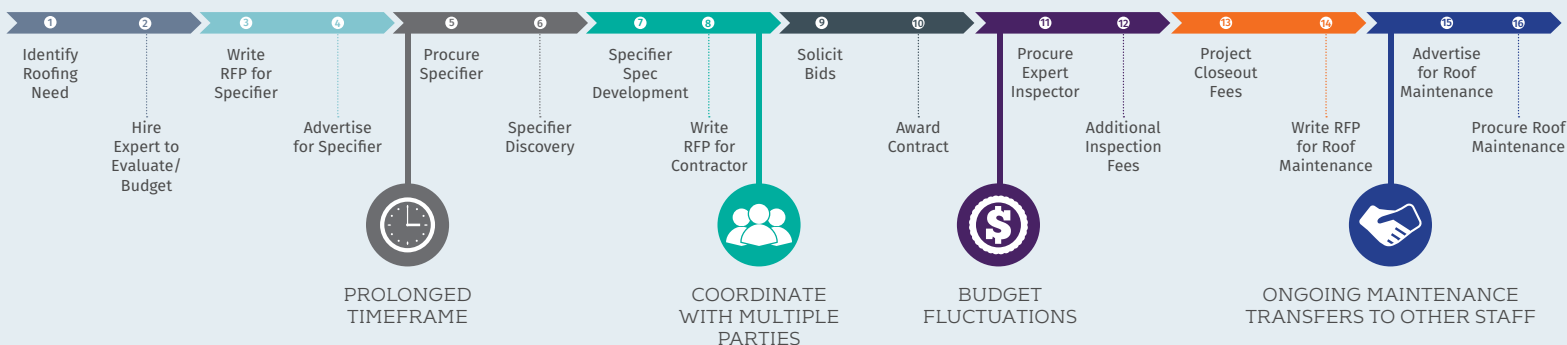

TRADITIONAL CONSTRUCTION PROCESS

LENGTHY MULTI-STEP PROCESS