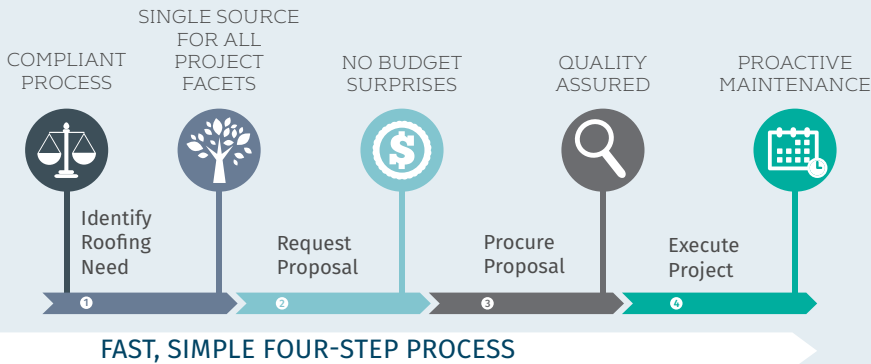

A Record of Past Performance

Having completed more than 5,000 projects for school districts and other public agencies nationwide, Tremco/WTI understands the unique construction, maintenance and budget challenges of public entities.

When you choose to work with Tremco/WTI, you can be assured that the contract has been nationally bid and locally awarded pursuant to state regulation. And because the bid process has been completed, projects can begin quickly, often in as little as 30 days. What's more, established line items and guaranteed maximum pricing eliminate surprises to ensure budget predictability.

The Cooperative Purchasing Process Advantage

CONSTRUCTION PROCESS USING A COOPERATIVE CONTRACT

Roofing and Building Envelope Repair and Restoration is Faster, Simpler and Better through Cooperative Purchasing.

Because the agreement has already been competitively solicited and publicly awarded by a lead agency, you'll save significant time and money by reducing the administrative burden of the contracting process.

TRADITIONAL CONSTRUCTION PROCESS

LENGTHY MULTI-STEP PROCESS

To learn more about procuring Tremco Roofing and High Performance Building Solutions through Colorado BOCES, please: VISIT coloradoboces.org or YourRoofExperts.com

CALL 888.657.7752

EMAIL educationsolutions@tremcoinc.com