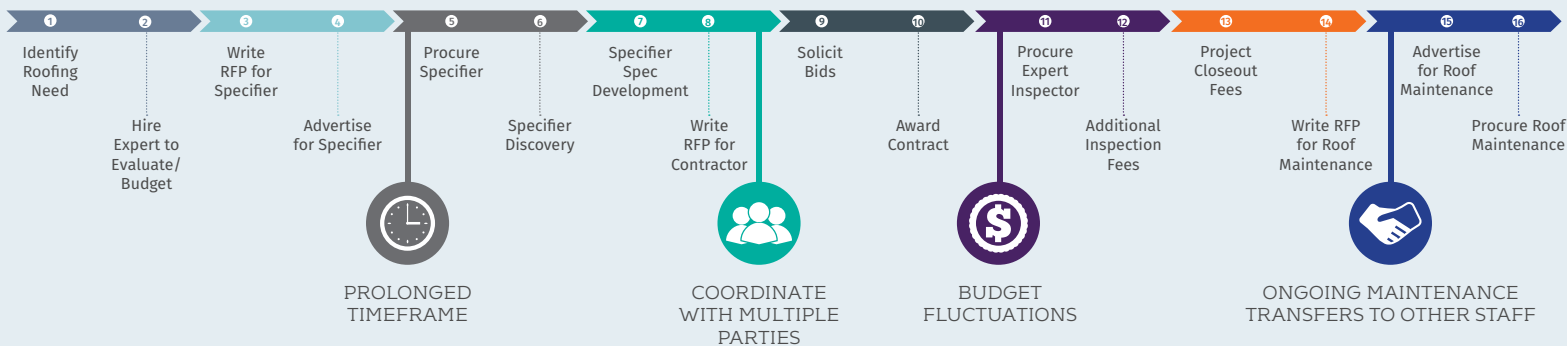

TRADITIONAL CONSTRUCTION PROCESS

LENGTHY MULTI-STEP PROCESS